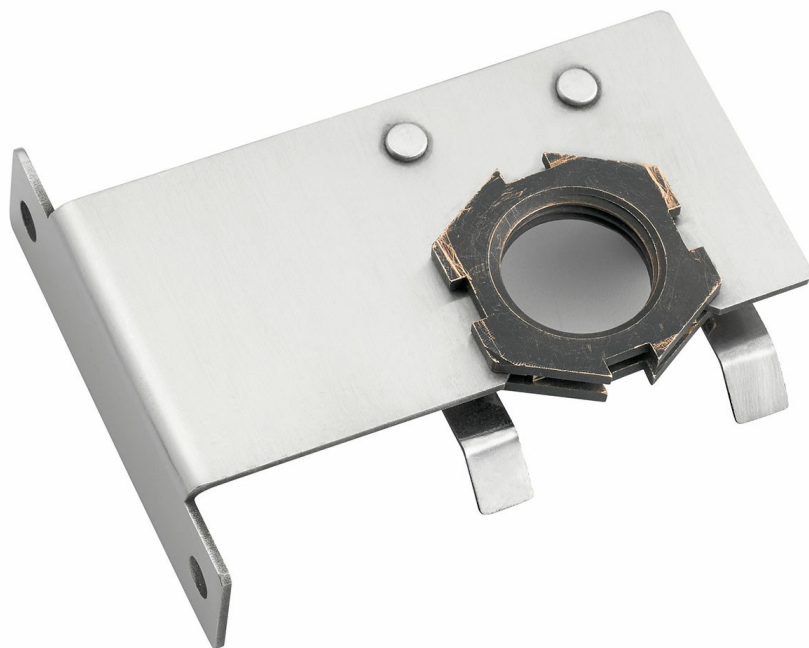

Brass Gutter Mount CBR

15489CBR

Project Name: _____

Location: _____

Type: _____

Qty: _____

Comments: _____

Ordering Information

Product ID 15489CBR

Dimensions

Weight 0.18 LBS

Specifications

Glass Description Clear Tempered Soda Lime

Qualifications

Safety Rated Wet

Warranty www.kichler.com/warranty

Dimensions

Height	0.75"
Length	4.00"
Width	2.75"

Alternate Lamps

Lamp Included	Bulb Listing	Light Source	Max Wattage/Range	Bulb Product ID	Dimming
No	Non-Applicable				

Notes:

1) Information provided is subject to change without notice. All values are design or typical values when measured under laboratory conditions.