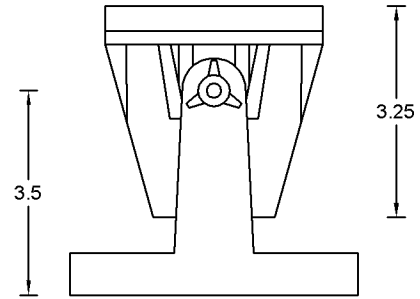

L-020-B

The L-020-B is a brass underwater directional fixture manufactured by Focus Industries.

- Construction:** Solid cast brass.
- Lens:** High impact clear tempered flat glass.
- Finish:** Unfinished.
- Voltage:** 12 volts.
- Mounting:** Flush to bottom with aiming bracket.
- Wiring:** 15 feet of 18/2 SJT-WA cord.
- Cord** Black liquid tight straight bushing from base of fixture.
- Connector:**
- Aiming** Solid cast brass with black knobs.
- Bracket:**
- Lamp:** MR-16.

<input type="checkbox"/> JR-10/32	10 watt flood	32 degrees
<input type="checkbox"/> ESX	20 watt spot	12 degrees
<input type="checkbox"/> BBF	20 watt medium	24 degrees
<input type="checkbox"/> BAB	20 watt flood	36 degrees
<input type="checkbox"/> FMT	35 watt spot	12 degrees
<input type="checkbox"/> FMV	35 watt medium	24 degrees
<input type="checkbox"/> FMW	35 watt flood	36 degrees
<input type="checkbox"/> EXT	50 watt spot	12 degrees
<input type="checkbox"/> EXZ	50 watt medium	24 degrees
<input type="checkbox"/> EXN	50 watt flood	36 degrees
<input type="checkbox"/> BAB/60	20 watt super flood	60 degrees
<input type="checkbox"/> FMW/60	35 watt super flood	60 degrees
<input type="checkbox"/> FNV	50 watt super flood	60 degrees