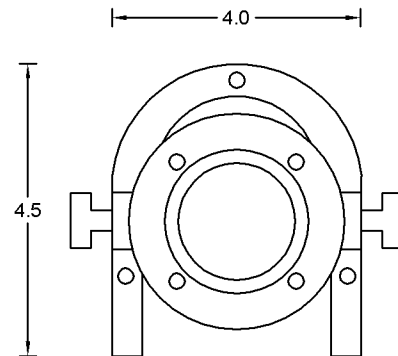

L-020-B

The L-020-B is a brass underwater directional fixture manufactured by Focus Industries.

- Construction:** Solid cast brass.
- Lens:** High impact clear tempered flat glass.
- Finish:** Unfinished.
- Voltage:** 12 volts.
- Mounting:** Flush to bottom with aiming bracket.
- Wiring:** 15 feet of 18/2 SJT-WA cord.
- Cord** Black liquid tight straight bushing from base of fixture.
- Connector:**
- Aiming** Solid cast brass with black knobs.
- Bracket:**
- Lamp:** MR-16.

<input type="checkbox"/> JR-10/32	10 watt flood	32 degrees
<input type="checkbox"/> ESX	20 watt spot	12 degrees
<input type="checkbox"/> BBF	20 watt medium	24 degrees
<input type="checkbox"/> BAB	20 watt flood	36 degrees
<input type="checkbox"/> FMT	35 watt spot	12 degrees
<input type="checkbox"/> FMV	35 watt medium	24 degrees
<input type="checkbox"/> FMW	35 watt flood	36 degrees
<input type="checkbox"/> EXT	50 watt spot	12 degrees
<input type="checkbox"/> EXZ	50 watt medium	24 degrees
<input type="checkbox"/> EXN	50 watt flood	36 degrees
<input type="checkbox"/> BAB/60	20 watt super flood	60 degrees
<input type="checkbox"/> FMW/60	35 watt super flood	60 degrees
<input type="checkbox"/> FNV	50 watt super flood	60 degrees