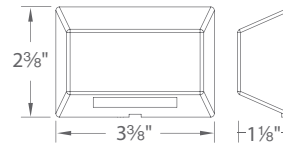

Fixture Type:

Catalog Number:

Project: _____

Location: _____