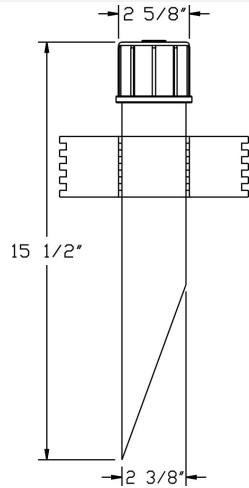

Catalog#: PP2
2" DIA. X 15.5" LONG PVC POST - BLACK

Category Landscape Lighting
Page [G49](#)

Features:

- PVC Post
- Dia. (2-3/8" O.D.) X 15-1/2" L
- Schedule 80
- PVC Cap with 1/2" NPT Hub
- Stabilizing PVC Fins Included